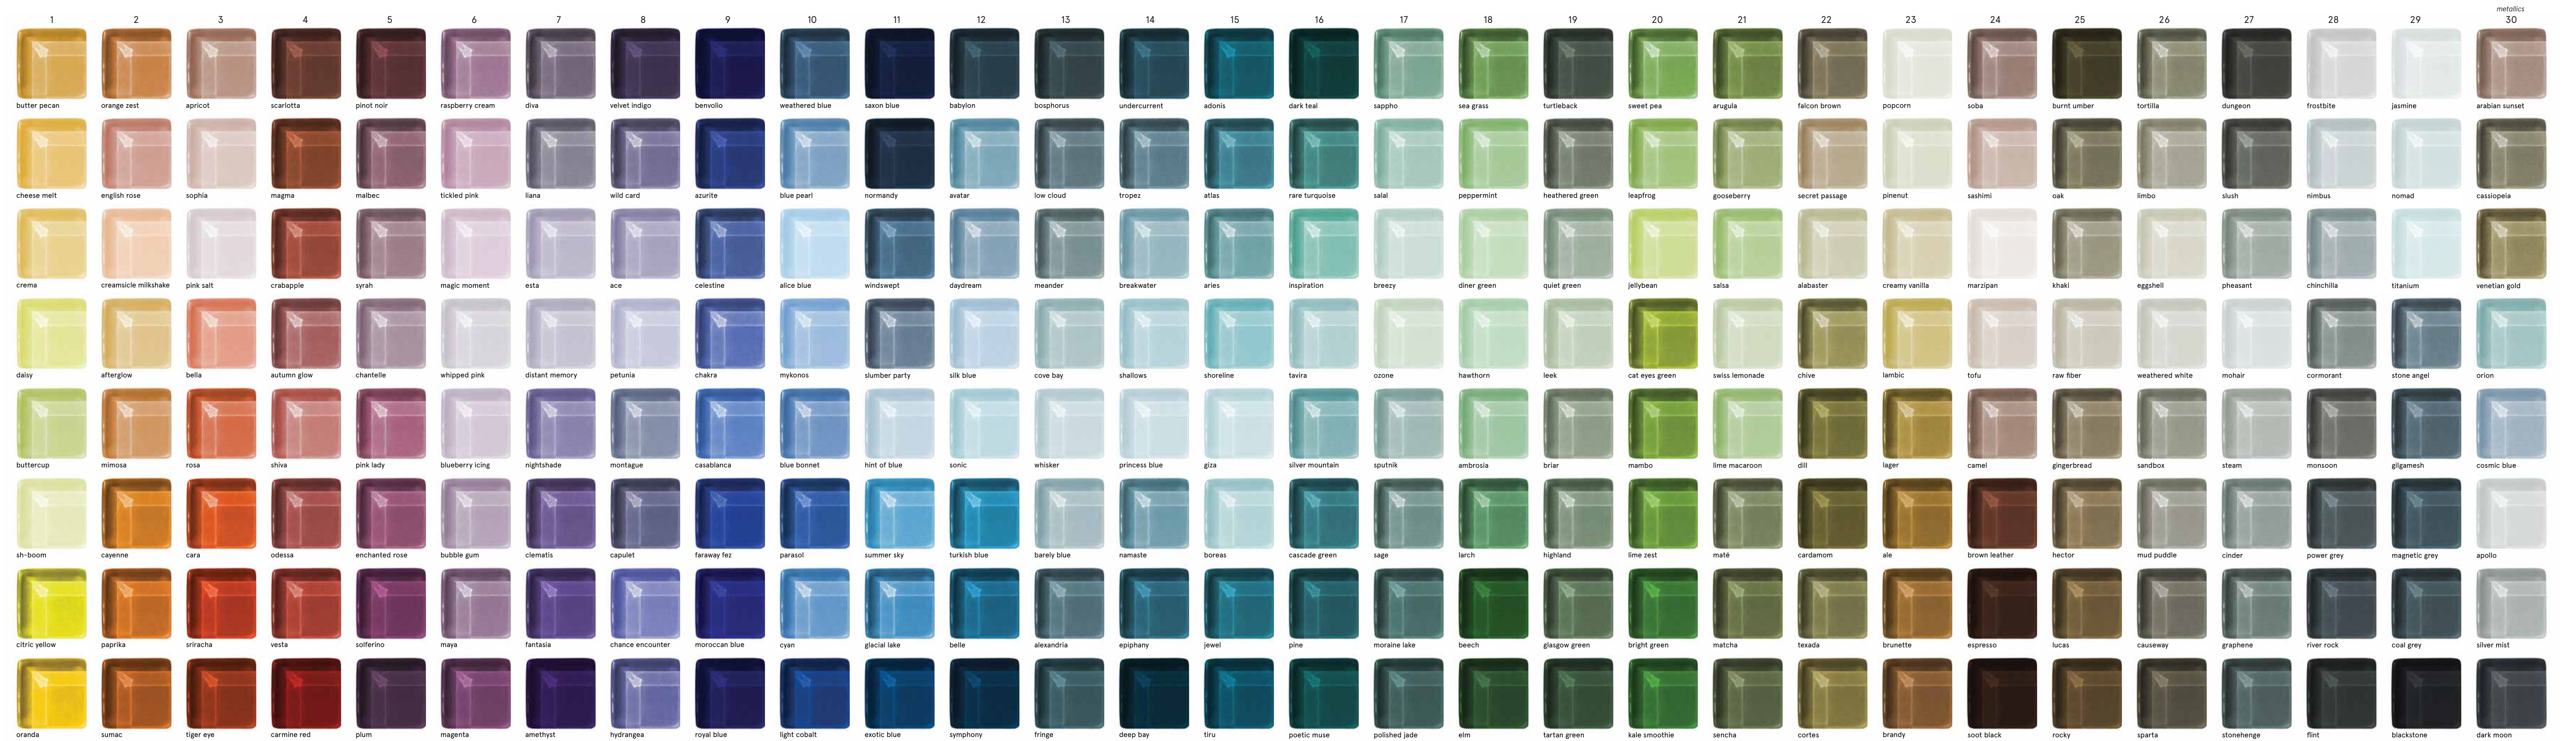

# COLORSYSTEM

# interstyle

Please order tile samples to see how your color choices look on glass. Shade variations may occur in all glaze-fired products.